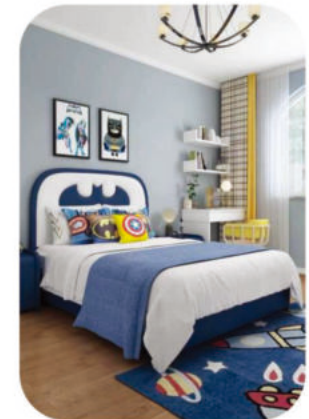

**LITTLE MONSTER
COMFORTBALE**

Give children the best living environment,
The happiest feeling for children,
When there is one God,
you will find that the smiling face of the original child is
the highest achievement of parents.

Model: JY606

120*200: outer size 210*121*137cm

150*200: outer size 210*151*137cm

180*200: outer size 210*181*137cm